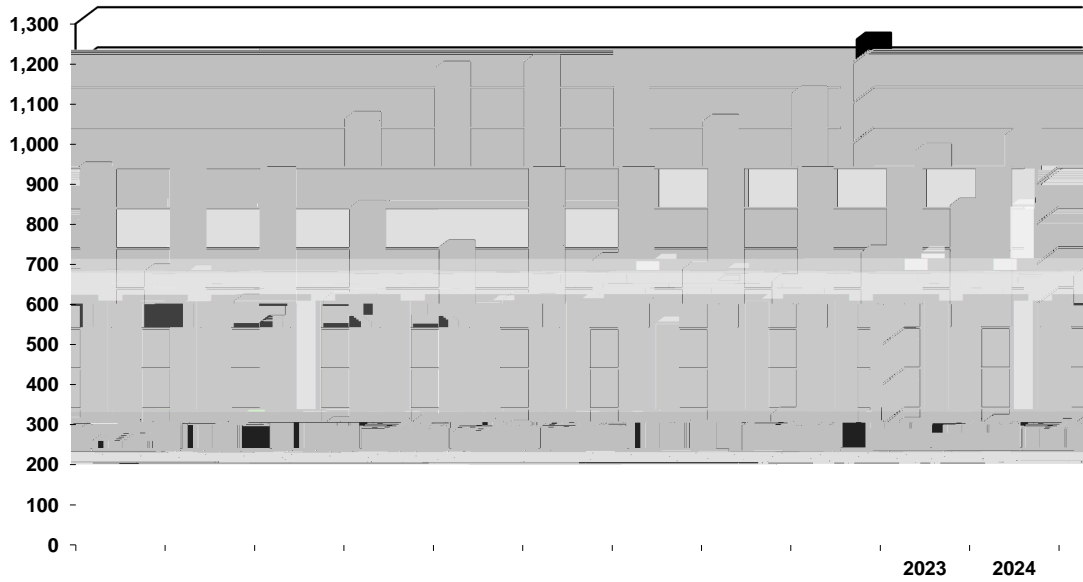

New Transfer Undergraduate Admission Statistics 2014-2024

Unduplicated Applicants			
Fall	Applied	Admitted	Enrolled
2024	1,114	835	314
2023	1,044	718	282
2022	1,249	646	269
2021	1,192	676	281
2020	1,176	699	297
2019	1,051	600	290
2018	731	543	250
2017	829	601	279
2016	925	596	288
2015	1,009	671	295
2014	970	659	287

Note: Beginning Fall 2019, based upon a revised admission policy methodology of counting applicants changed.