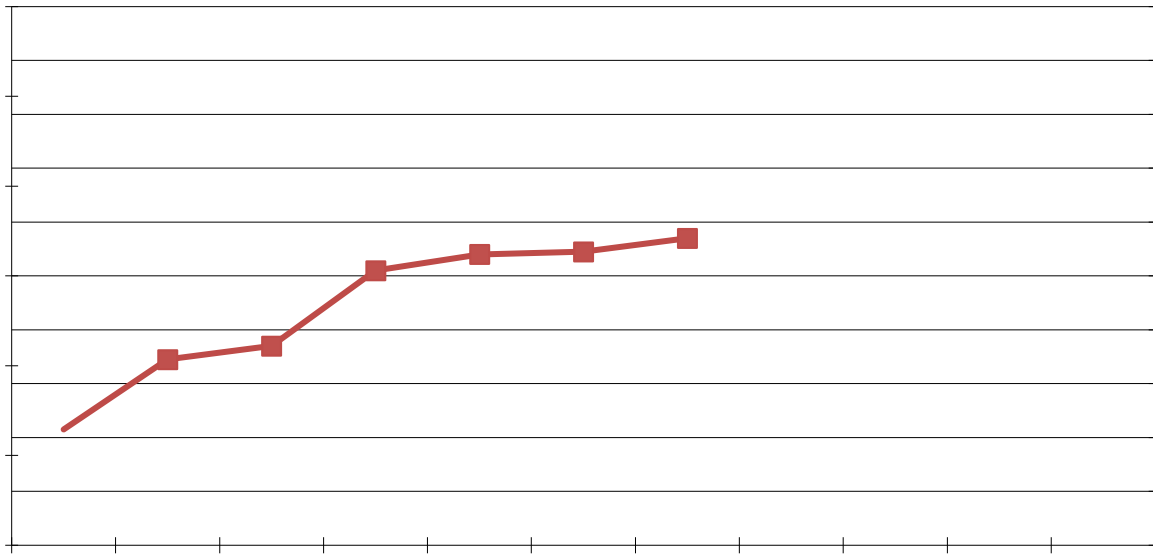

Fall	Unduplicated Applicants			Enrolled Students					3	60
	Applied	Admitted	Enrolled	Number Taking SAT	Average Old SAT	Average New SAT	Number Taking ACT			
2019	13,959	6,601	1,544	605		1,377	854	30.8		
2018	12,603	6,457	1,530	749		1,363	957	30.4		
2017	13,128	6,402	1,423	512		1,352	1,029	30.0		
2016	13,250	6,482								

Source: Application Data from Common Data Set 2010 - 2020; SAT and ACT scores from Admissions Office